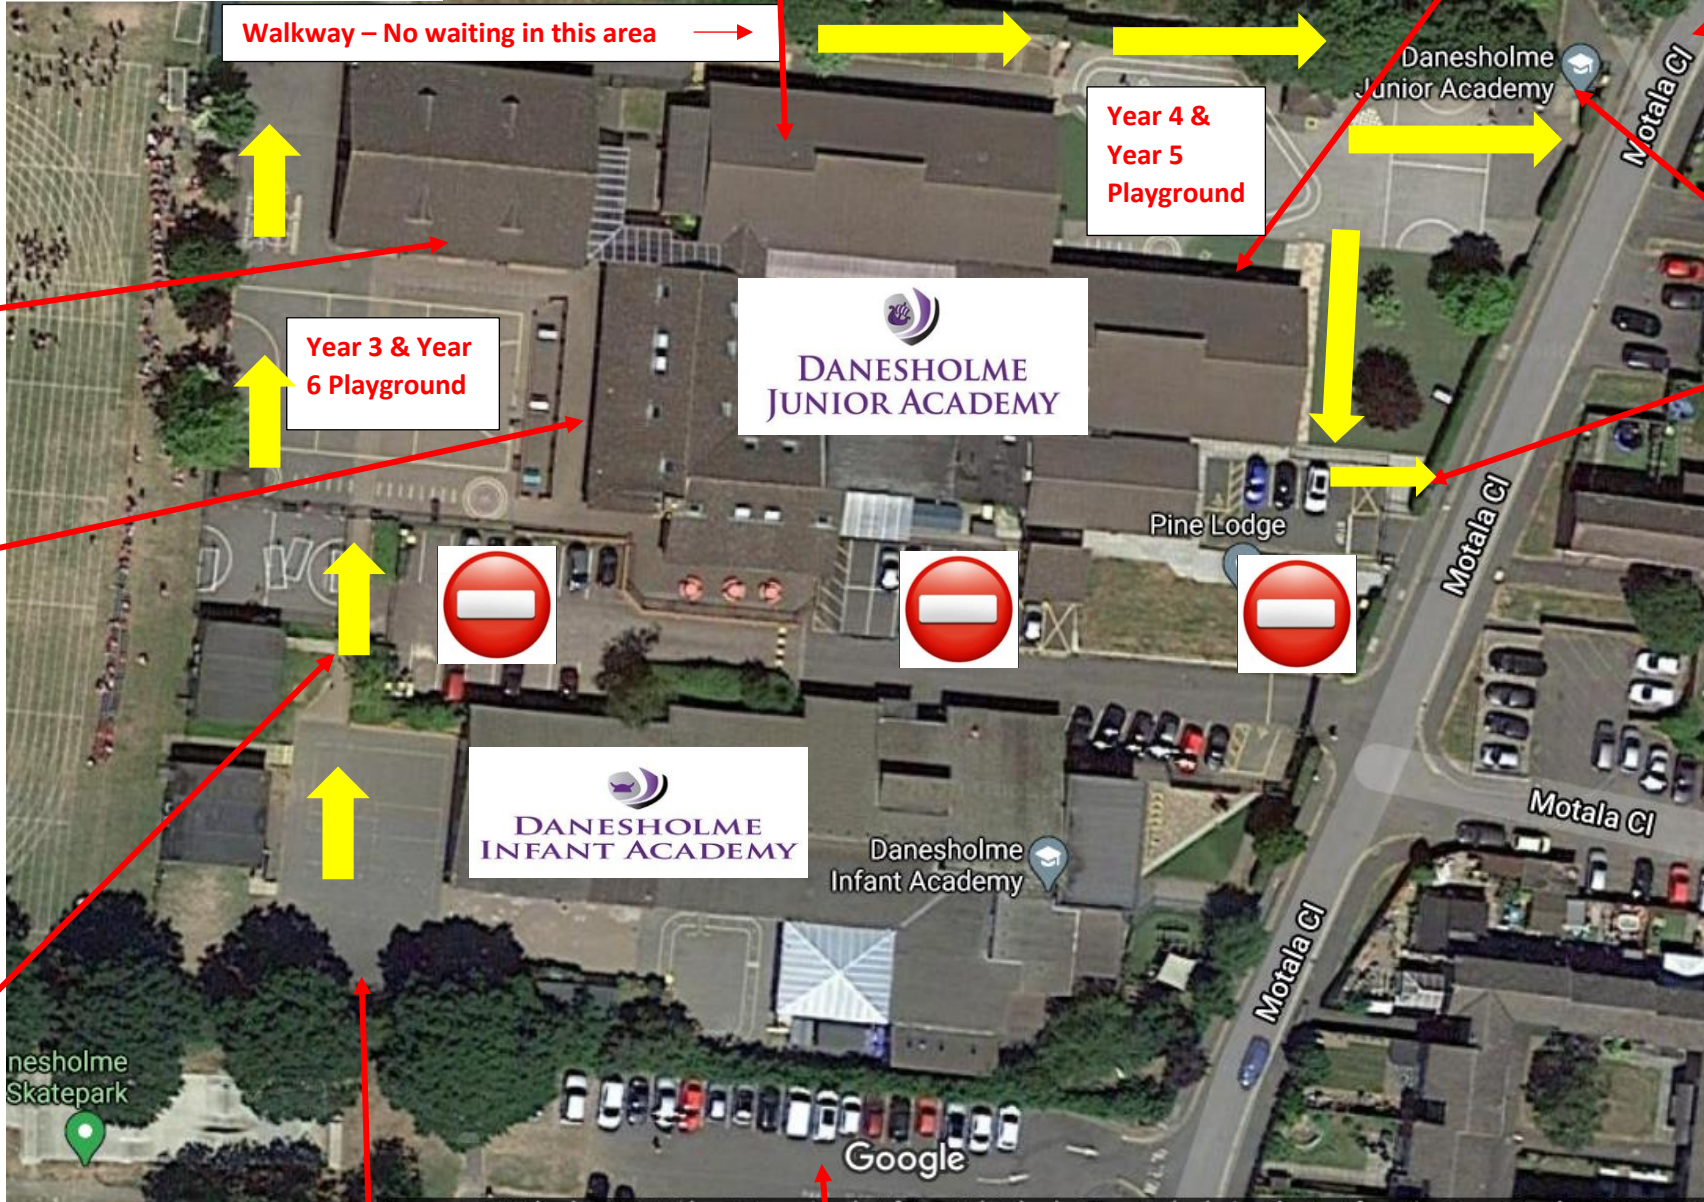

Year 5 building

Year 4 building

Walkway - No waiting in this area

Public entrance onto Motala Close

Year 6 building

Year 3 & Year 6 Playground

Exit gates

Year 3 building

Key:

- One-way system
- Please keep to the left
- No entry to Staff car park, school buildings or school office.

Walkway between Danesholme Infant Academy and Danesholme Junior Academy

Entrance - Danesholme Infant Academy side gate entrance by the skate park.

Public Car Park

Danesholme Junior Academy
 Detailed map & one-way system
 September 2020